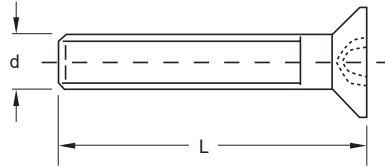

DIN965 Senkkopfschrauben

Merkmale

- mit Kreuzschlitz ähnlich DIN965
- Material: Polyamid 6.6
- Farbe: natur

Abmessungen
► Einheit = mm

Art.-Nr.	d (mm)	L (mm)
141 03 06 PA	M3	6,0
141 03 08 PA	M3	8,0
141 03 10 PA	M3	10,0
141 03 12 PA	M3	12,0
141 03 16 PA	M3	16,0
141 03 20 PA	M3	20,0
141 03 25 PA	M3	25,0
141 03 30 PA	M3	30,0
141 03 35 PA	M3	35,0
141 04 06 PA	M4	6,0
141 04 08 PA	M4	8,0
141 04 10 PA	M4	10,0
141 04 12 PA	M4	12,0
141 04 16 PA	M4	16,0
141 04 20 PA	M4	20,0
141 04 25 PA	M4	25,0
141 04 30 PA	M4	30,0
141 04 35 PA	M4	35,0
141 04 40 PA	M4	40,0
141 05 08 PA	M5	8,0
141 05 10 PA	M5	10,0
141 05 12 PA	M5	12,0
141 05 16 PA	M5	16,0

Art.-Nr.	d (mm)	L (mm)
141 05 20 PA	M5	20,0
141 05 25 PA	M5	25,0
141 05 30 PA	M5	30,0
141 05 35 PA	M5	35,0
141 05 40 PA	M5	40,0
141 05 45 PA	M5	45,0
141 05 50 PA	M5	50,0
141 06 10 PA	M6	10,0
141 06 12 PA	M6	12,0
141 06 16 PA	M6	16,0
141 06 20 PA	M6	20,0
141 06 25 PA	M6	25,0
141 06 30 PA	M6	30,0
141 06 35 PA	M6	35,0
141 06 40 PA	M6	40,0
141 06 45 PA	M6	45,0
141 06 50 PA	M6	50,0
141 06 55 PA	M6	55,0
141 06 65 PA	M6	65,0
141 06 75 PA	M6	75,0
141 06 85 PA	M6	85,0